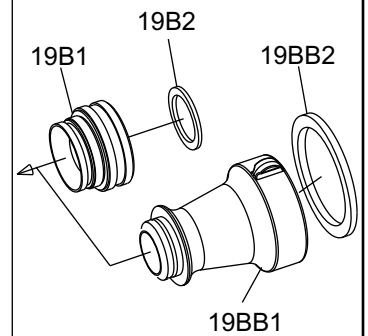

* 1.5" OR 2.5" RIGID (OPT)

ELKHART BRASS MFG. CO., INC.
ELKHART, INDIANA

SHUT-OFF & PLAYPIPE
PAGE 4
03/2008

PART
DRAWING

* NOT RECOMMENDED FOR PISTOL GRIP