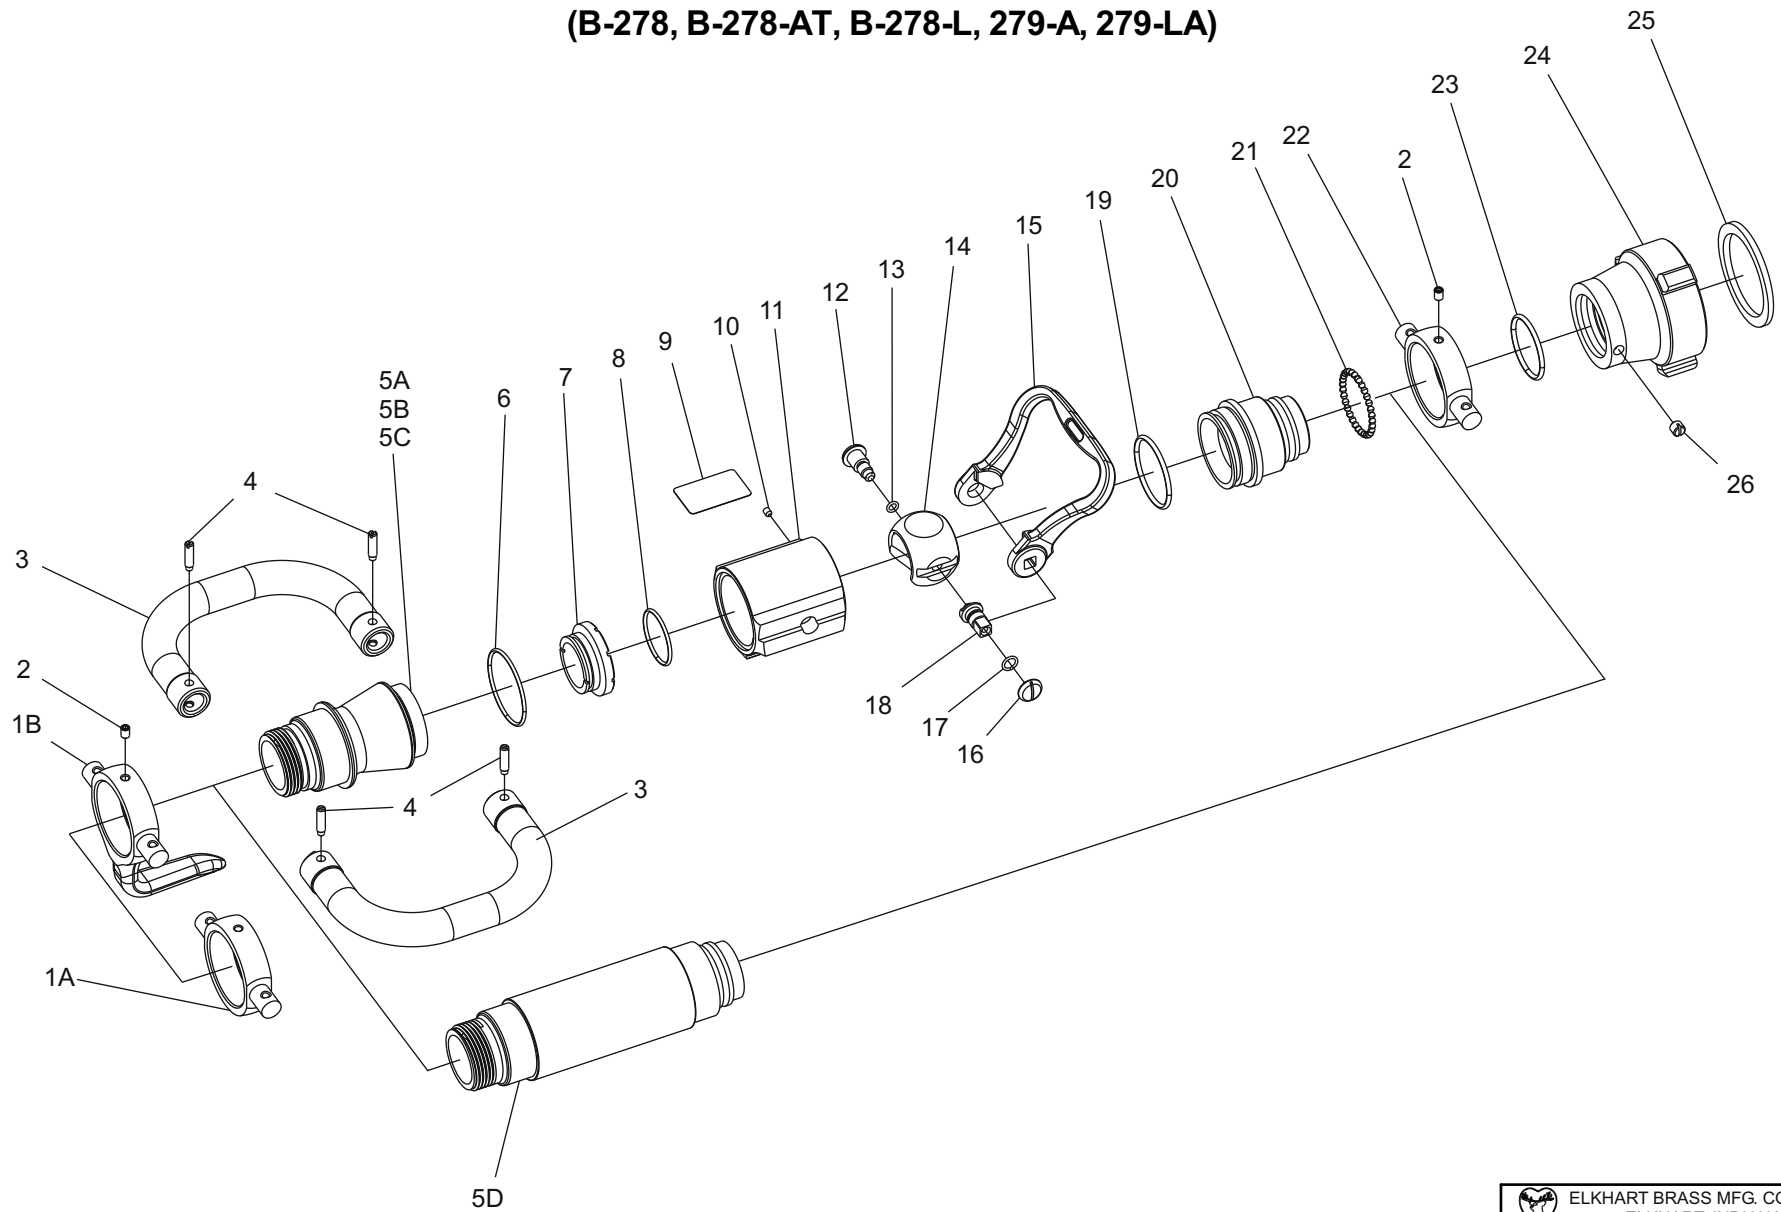

PLAYPIPE (ALUM)
(B-278, B-278-AT, B-278-L, 279-A, 279-LA)

	ELKHART BRASS MFG. CO., INC. ELKHART, INDIANA
THIS DRAWING CONTAINS INFORMATION THAT IS PROPRIETARY TO ELKHART BRASS MFG. CO., INC. AND MAY NOT BE USED TO PRODUCE ANY PARTS, ASSEMBLIES OR PRODUCTS DESCRIBED HEREIN WITHOUT EXPRESS WRITTEN PERMISSION.	
SHUT-OFF & PLAYPIPE PAGE 9 01/2009	PART DRAWING