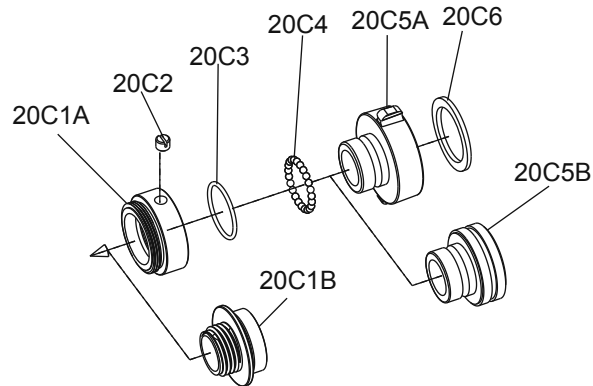

1" OR 1.5" FREE SWIVEL
STD FOR PISTOL GRIP

ELKHART BRASS MFG. CO., INC.
ELKHART, INDIANA

SHUT-OFF & PLAYPIPE
PAGE 1
03/2008

PART
DRAWING

* NOT RECOMMENDED FOR PISTOL GRIP