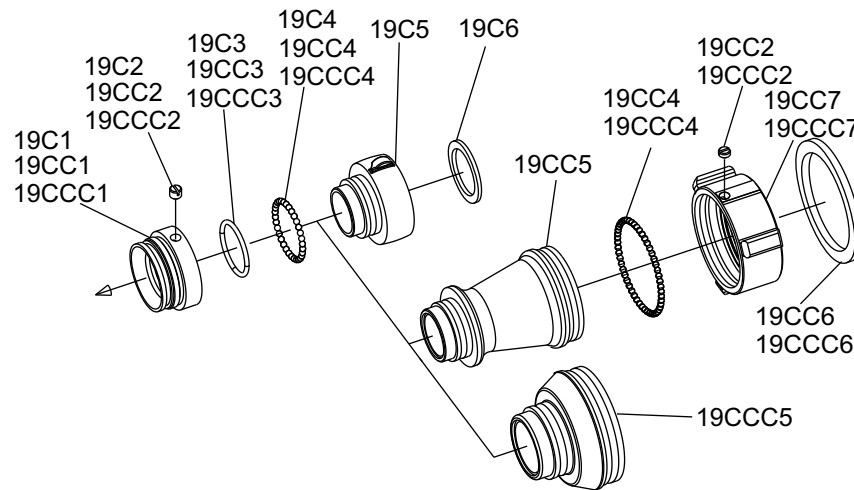

1.5" OR 2.5" FREE SWIVEL
STD FOR PISTOL GRIP