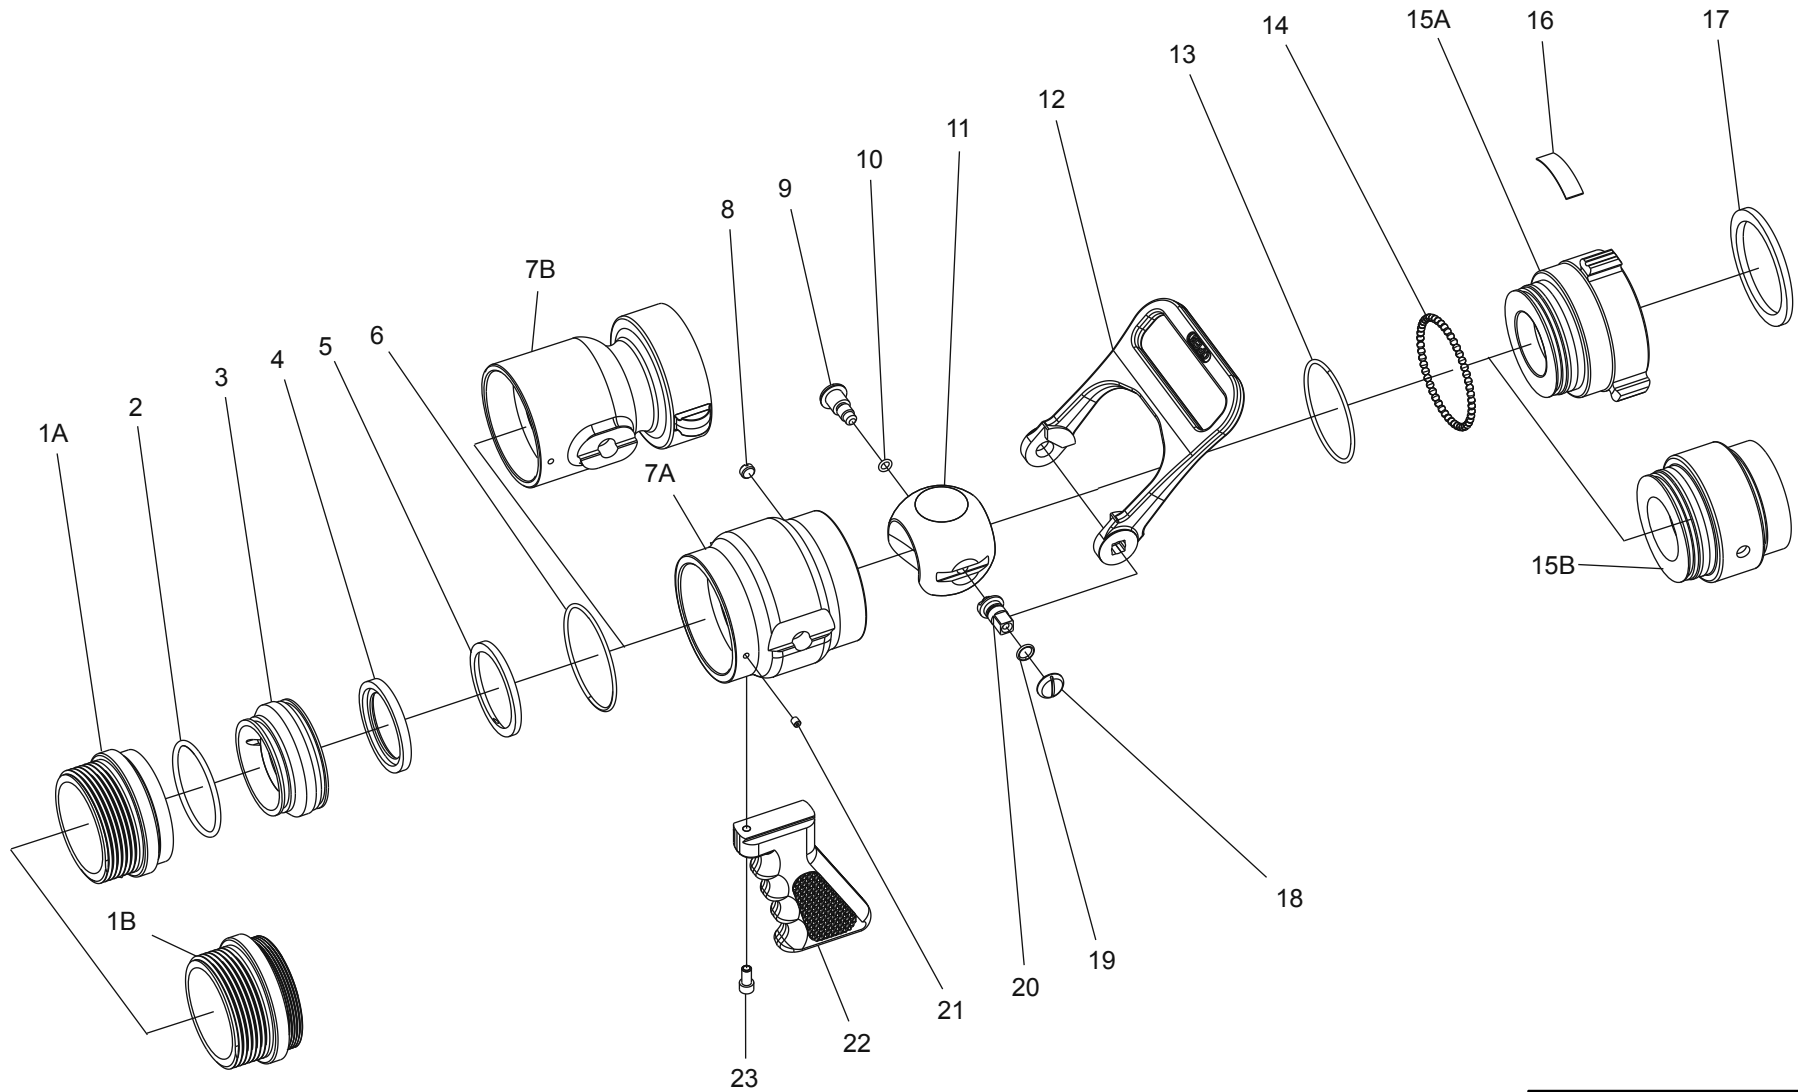

BALL SHUT-OFF (JB-275, JB-275-A, JB-275-GA)

	ELKHART BRASS MFG. CO., INC. ELKHART, INDIANA
THIS DRAWING CONTAINS INFORMATION THAT IS PROPRIETARY TO ELKHART BRASS MFG. CO., INC. AND MAY NOT BE USED TO PRODUCE ANY PARTS, ASSEMBLIES OR PRODUCTS DESCRIBED HEREIN WITHOUT EXPRESS WRITTEN PERMISSION.	
SHUT-OFF & PLAYPIPE PAGE 7 03/2008	PART DRAWING